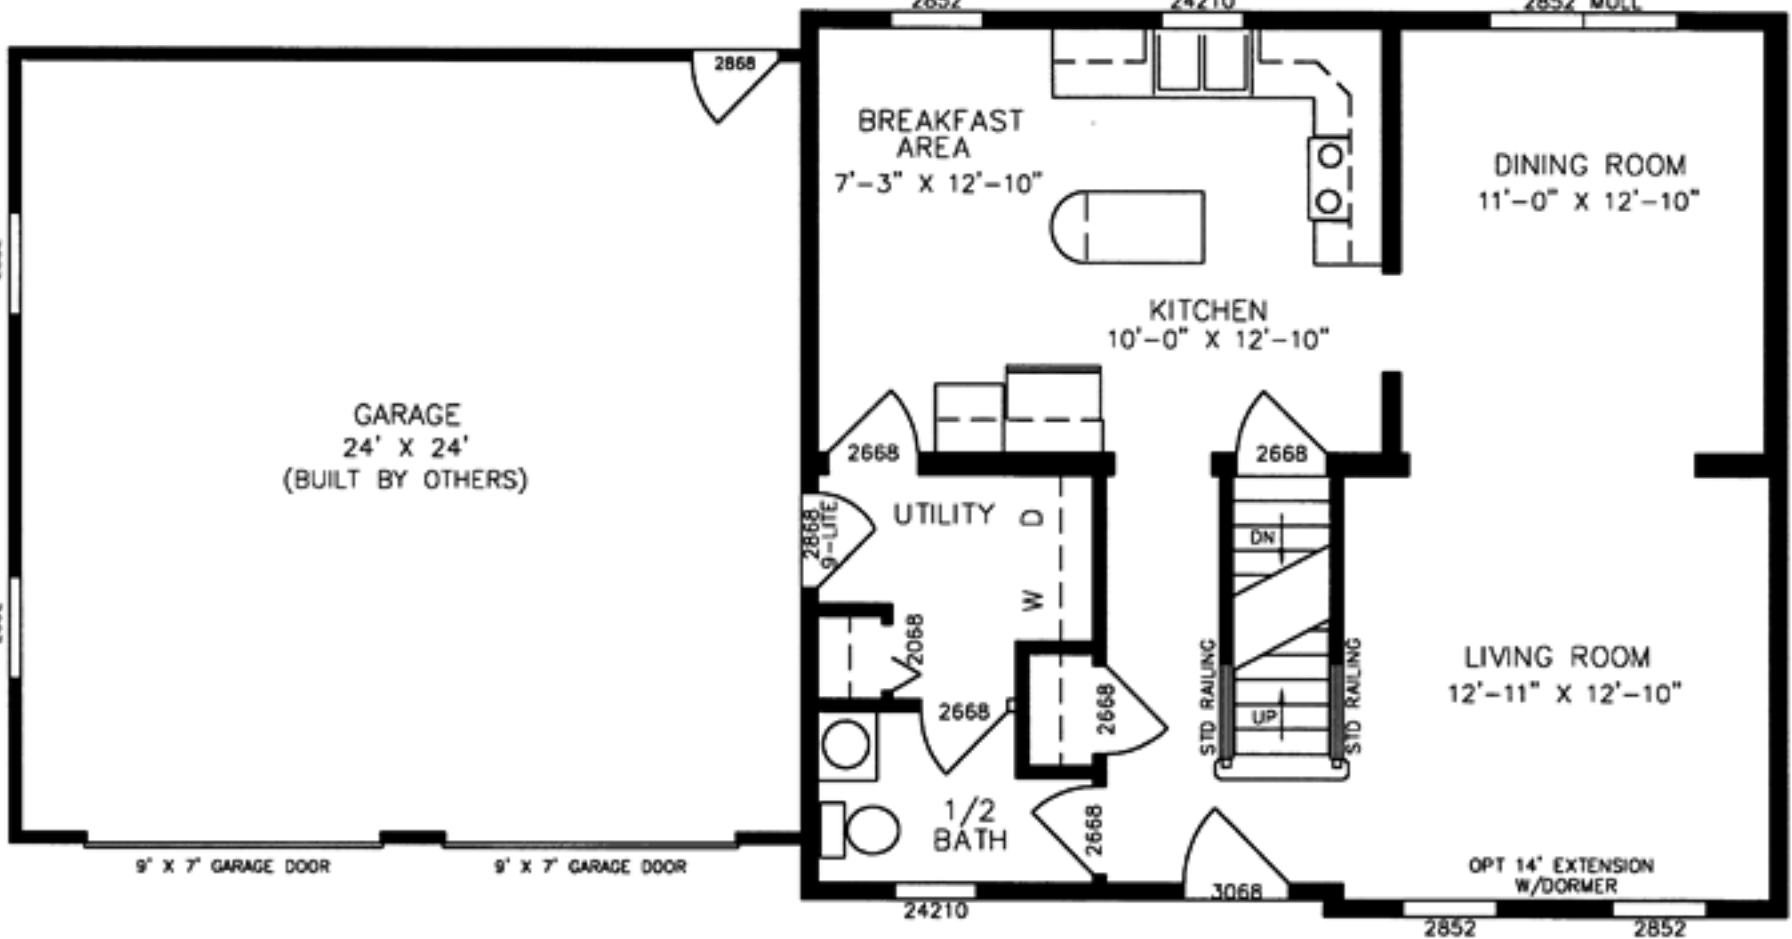

2852

2852

2852

24210

2852 MULL

2868

BREAKFAST AREA
7'-3" X 12'-10"

DINING ROOM
11'-0" X 12'-10"

9' X 7' GARAGE DOOR

2068

W

STD RAILING

STD RAILING

LIVING ROOM
12'-11" X 12'-10"

2668

2668

1/2
BATH

2668

3068

OPT 14' EXTENSION
W/DORMER

24210

2852

2852

2852

24210

BEDROOM #3
12'-9" X 9'-5"

MAIN
BATH

OPT
GARDEN TUB

24210

2068

OPT POCKET
DOOR

MASTER
BATH