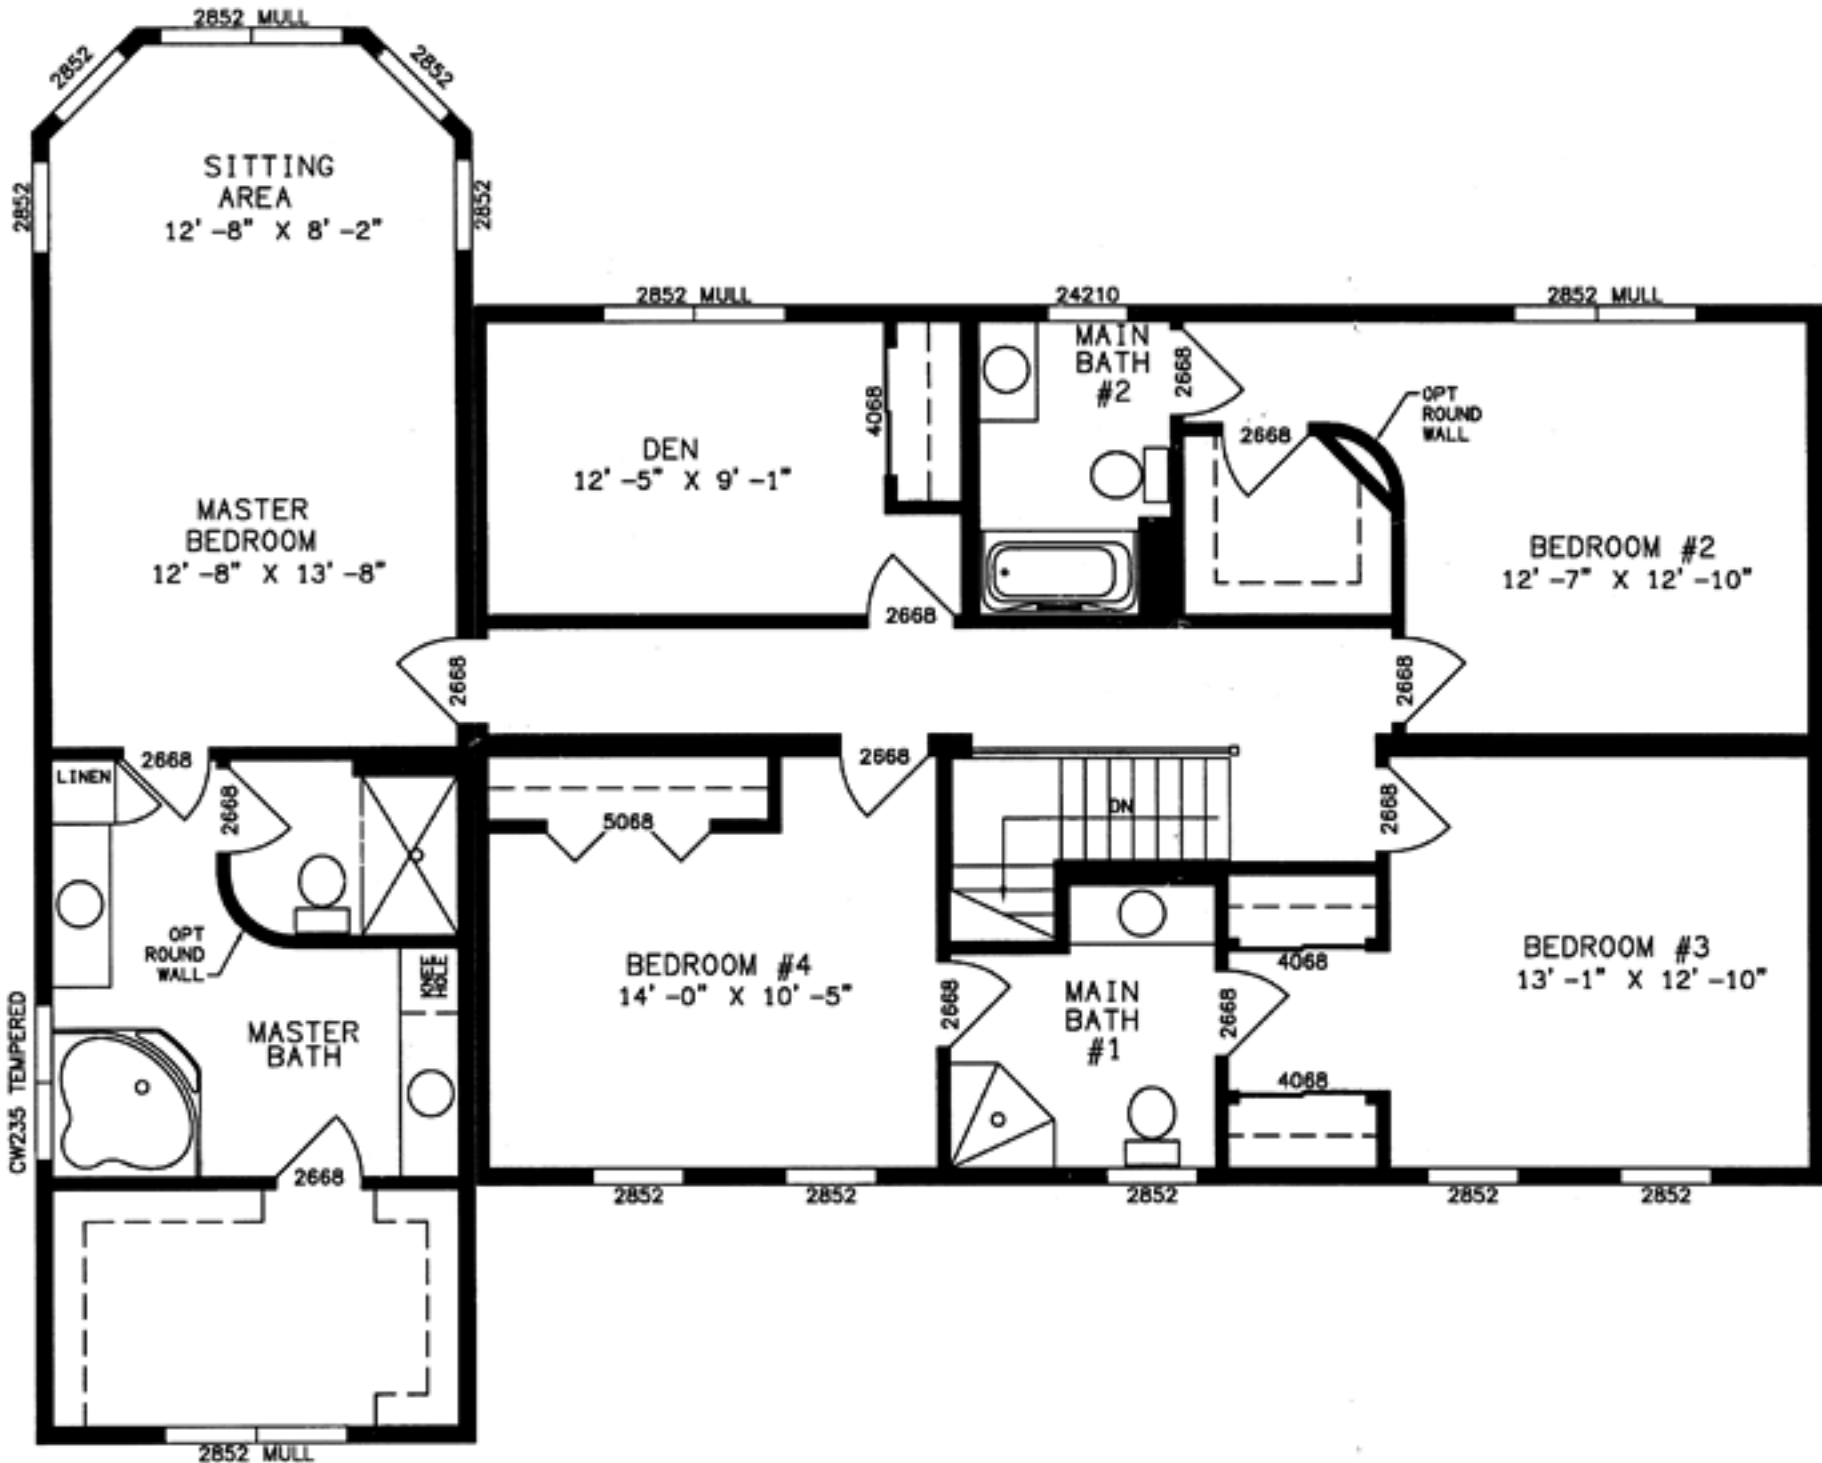

GARAGE  
 36' X 27'  
 (BUILT BY OTHERS)

MORNING ROOM  
 12'-8" X 11'-6"

KITCHEN  
 12'-8" X 13'-9"

FAMILY ROOM  
 27'-1" X 12'-10"

SUN ROOM  
 13'-6" X 12'-10"

DINING ROOM  
 14'-0" X 12'-10"

LIVING ROOM  
 13'-0" X 12'-10"

BREEZE WAY  
 BY OTHERS

UTILITY

FOYER

PORCH BY OTHERS

8' X 7' GARAGE DOOR

8' X 7' GARAGE DOOR

8' X 7' GARAGE DOOR

CW235 TEMPERED