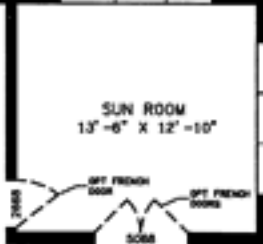

8' X 7' GARAGE DOOR

8' X 7' GARAGE DOOR

8' X 7' GARAGE DOOR