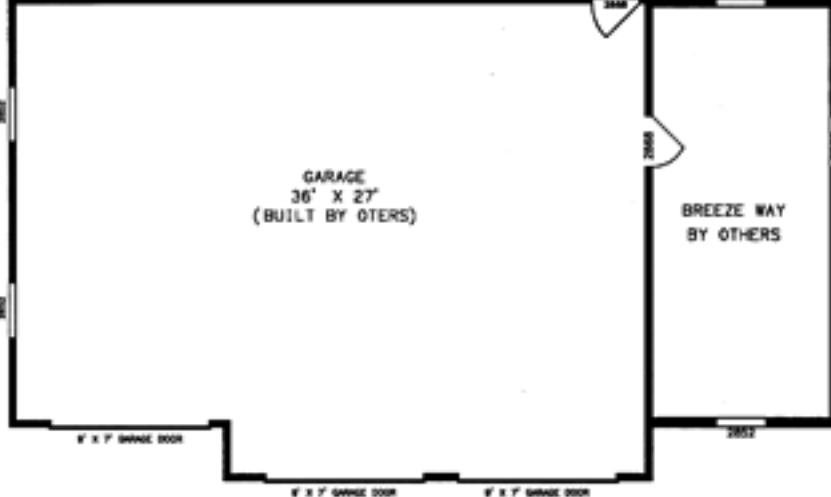

GARAGE  
 36' X 27'  
 (BUILT BY OTHERS)

MORNING ROOM  
 12'-8" X 11'-6"

KITCHEN  
 12'-8" X 13'-9"

FAMILY ROOM  
 27'-1" X 12'-10"

SUN ROOM  
 13'-6" X 12'-10"

DINING ROOM  
 14'-0" X 12'-10"

LIVING ROOM  
 13'-0" X 12'-10"

BREEZE WAY  
 BY OTHERS

UTILITY

FOYER

PORCH BY OTHERS

8' X 7' GARAGE DOOR

8' X 7' GARAGE DOOR

8' X 7' GARAGE DOOR

CW235 TEMPERED