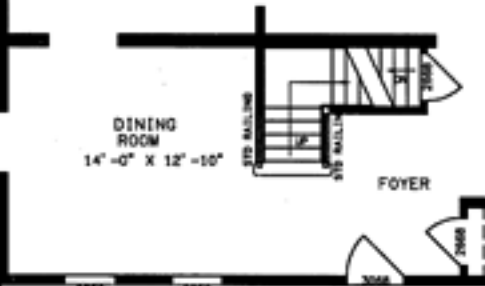

GARAGE  
 36' X 27'  
 (BUILT BY OTHERS)

MORNING ROOM  
 12'-8" X 11'-6"

KITCHEN  
 12'-8" X 13'-9"

FAMILY ROOM  
 27'-1" X 12'-10"

SUN ROOM  
 13'-6" X 12'-10"

DINING ROOM  
 14'-0" X 12'-10"

LIVING ROOM  
 13'-0" X 12'-10"

BREEZE WAY  
 BY OTHERS

UTILITY

FOYER

PORCH BY OTHERS

8' X 7' GARAGE DOOR

8' X 7' GARAGE DOOR

8' X 7' GARAGE DOOR

CW235 TEMPERED