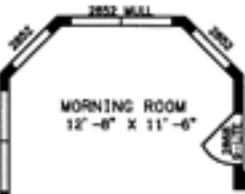

8' X 7' GARAGE DOOR

8' X 7' GARAGE DOOR

8' X 7' GARAGE DOOR