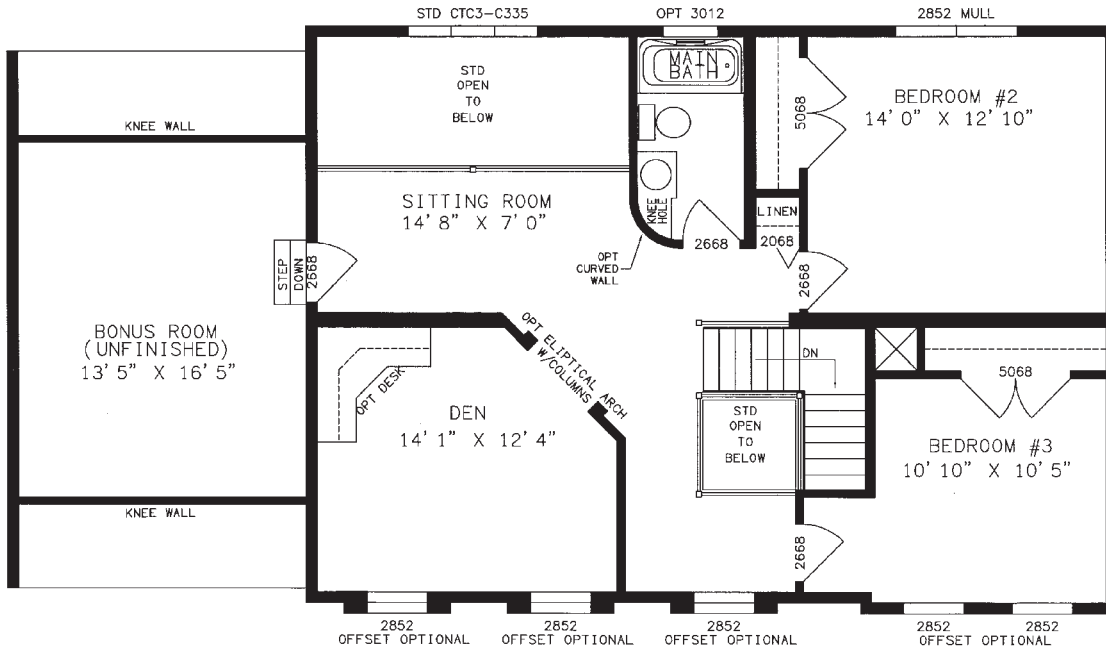

PLAN NO. PT5748
FIRST FLOOR
 27'4"/25' X 52'0"
 2426 sq. ft.

PLAN NO. PT5748
 SECOND FLOOR
 27'4" X 38'0"

2668

2668

BEDROOM #4
14' 1" X 9' 11"

2852

OFFSET OPTIONAL

2852

OFFSET OPTIONAL

OPTIONAL
BEDROOM #4